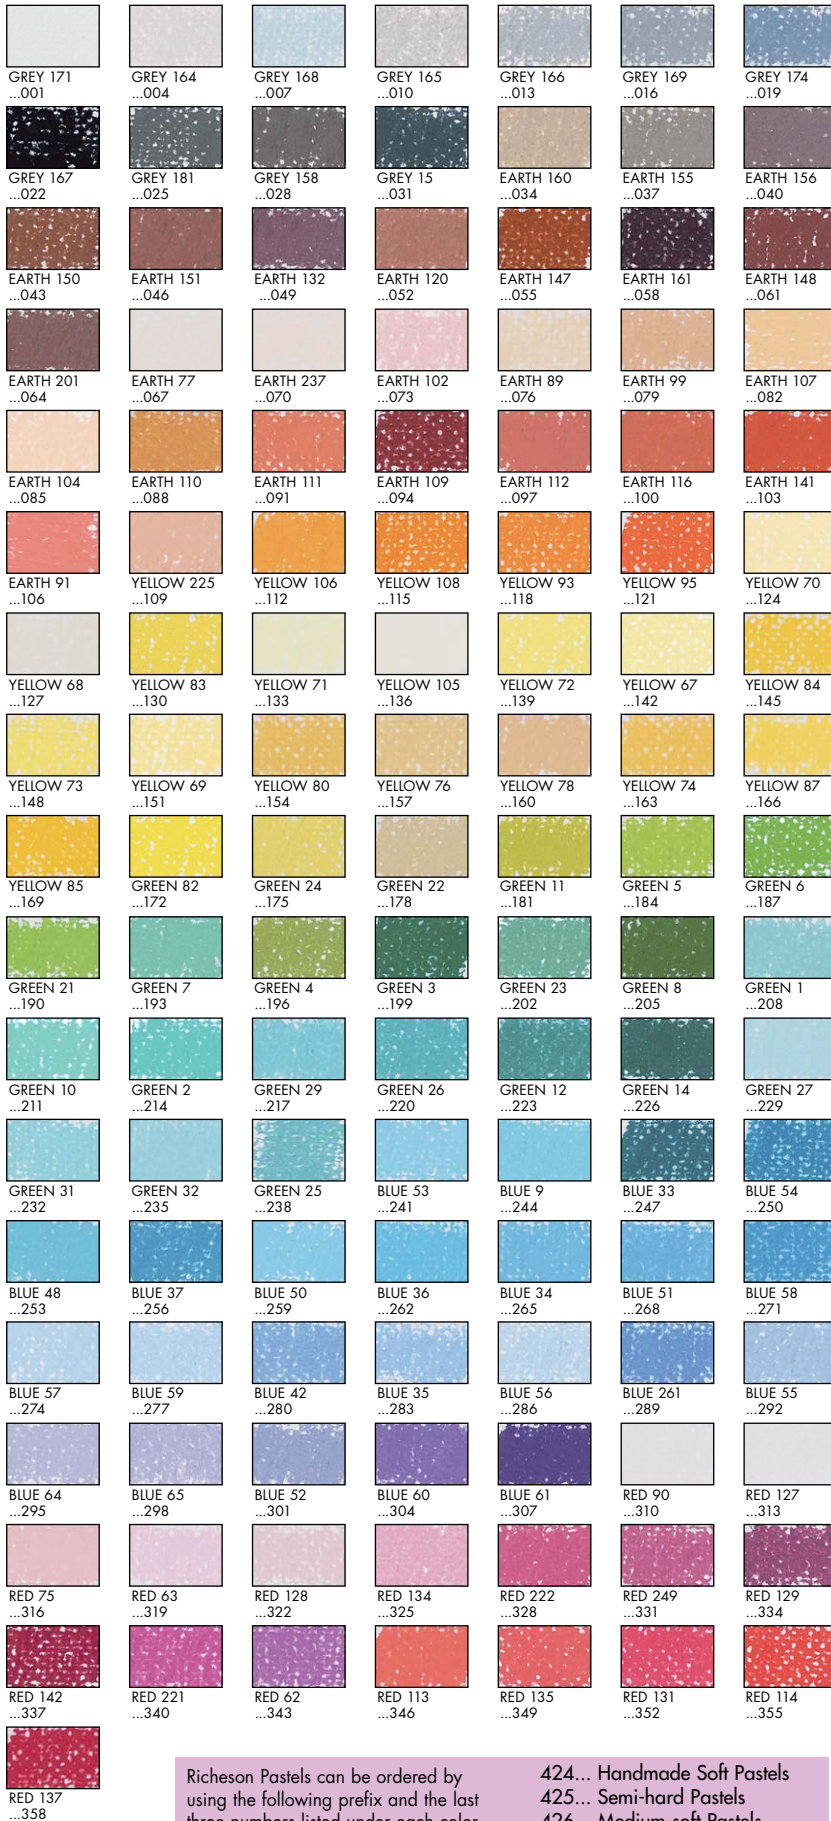

Richeson Signature Pastels - Handmade, Medium-Soft and Semi-Hard

Richeson Pastels can be ordered by using the following prefix and the last three numbers listed under each color.

- 424... Handmade Soft Pastels
- 425... Semi-hard Pastels
- 426... Medium-soft Pastels

Not intended for children 12 years of age or younger.
Conforms to ASTM D42-36

While every effort has been made to represent the original colors, it is not possible to exactly match some pigments due to the nature of 4-color printing.

Richeson Handmade Full Stick Sets

Full-size stick: 2-3/4" x 5/8"

Set of 18 — Assorted	427319
Set of 18 — Portrait	427320
Set of 18 — Landscape	427321
Set of 36 — Assorted	427322
Set of 36 — Portrait	427323
Set of 36 — Landscape	427324
Set of 72 — Assorted	427325
Set of 18 — Assorted	427319
Set of 18 — Portrait	427320
Set of 18 — Landscape	427321
Set of 36 — Assorted	427322
Set of 36 — Landscape	427324
Set of 72 — Assorted	427325
Set of 120 — Assorted	427326

Richeson Handmade Half Stick Sets

Half-size stick: 1-3/8" x 5/8"

Set of 6 — Assorted	427505
Set of 24 — Assorted	427515
Set of 48 — Assorted	427520
Set of 120 — All Colors	427530

Richeson Medium-Soft Full Size Sticks

Full-size stick: 2-3/4" x 1/2"

Set of 15 — Assorted	4290150
Set of 30 — Assorted	4290300
Set of 30 — Landscape	4290301
Set of 30 — Portrait	4290302
Set of 45 — Assorted	4290450
Set of 45 — Landscape	4290451
Set of 45 — Portrait	4290452
Set of 60 — Assorted	4290600
Set of 120 — All Colors	4291200

Richeson Medium-Soft Half Size Sticks

Half-size stick: 1-3/8" x 1/2"

Set of 6 — Assorted	4280060
Set of 15 — Assorted	4280150
Set of 30 — Assorted	4280300
Set of 45 — Assorted	4280450
Set of 60 — Assorted	4280600
Set of 120 — All Colors	4281200

Richeson Semi-Hard Square Pastels

Size: 3-5/8" x 1/4"

Set of 12 — Assorted	427339
Set of 18 — Assorted	427335
Set of 36 — Assorted	427336
Set of 72 — Assorted	427337
Set of 120 — Assorted	427338

Pastels Shown Actual Size