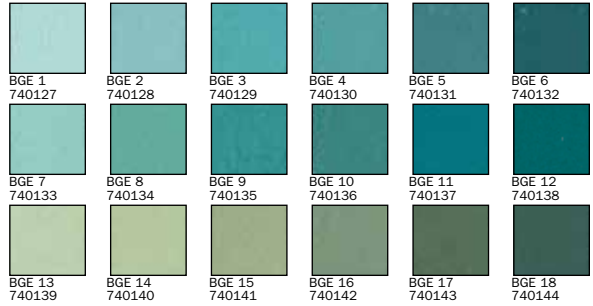

Red Values Set #740271

Red Earth Values Set #740272

Brown Earth Values 1-18 Set #740274, 19-36 Set #740283

Natural Earth Values Set #740346

Orange Values Set #740289

Unison Soft Pastels Color Chart

402 COLORS AVAILABLE

Yellow Gold Values Set #740273

Yellow Green Earth Values Set #740278

Green Values 1-19 Set #740275, 19-36 Set #740276

Blue Green Earth Values Set #740277

Turquoise Values found in the Southwest Set #740326

Blue Green Values Set #740280

Blue Violet Values Set #740279

Grey Values 1-18 Set #740281, 19-36 Set #740282

Special Collection Set #740540

Portrait Colors found in Set #740293

Additional Values 1-18 #740300, 19-36 #740301, 37-54 #740302

Dark Values Set #740321

Light Values Set #740342

This color chart has been reproduced using modern printing methods. While every effort has been made to represent the original colors, it is not possible to exactly match the pigments due to the nature of printing.