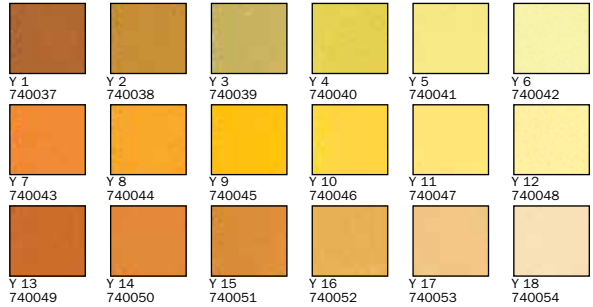

Red Values Set #740271

Red Earth Values Set #740272

Brown Earth Values 1-18 Set #740274, 19-36 Set #740283

Natural Earth Values Set #740346

Orange Values Set #740289

Unison Soft Pastels Color Chart

402 COLORS AVAILABLE

Yellow Gold Values Set #740273

Yellow Green Earth Values Set #740278

Green Values 1-19 Set #740275, 19-36 Set #740276

Blue Green Earth Values Set #740277

Turquoise Values found in the Southwest Set #740326

Blue Green Values Set #740280

Blue Violet Values Set #740279

Grey Values 1-18 Set #740281, 19-36 Set #740282

Special Collection Set #740540

Portrait Colors found in Set #740293

Additional Values 1-18 #740300, 19-36 #740301, 37-54 #740302

Dark Values Set #740321

Light Values Set #740342

This color chart has been reproduced using modern printing methods. While every effort has been made to represent the original colors, it is not possible to exactly match the pigments due to the nature of printing.