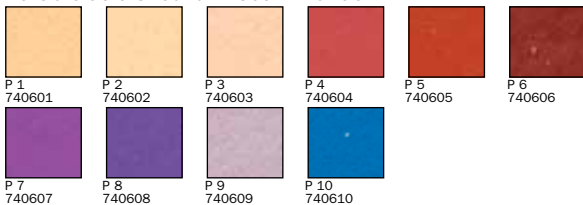

Red Values Set #740271

Red Earth Values Set #740272

Brown Earth Values 1-18 Set #740274, 19-36 Set #740283

Natural Earth Values Set #740346

Orange Values Set #740289

Unison Soft Pastels Color Chart

402 COLORS AVAILABLE

Yellow Gold Values Set #740273

Yellow Green Earth Values Set #740278

Green Values 1-19 Set #740275, 19-36 Set #740276

Blue Green Earth Values Set #740277

Turquoise Values found in the Southwest Set #740326

Blue Green Values Set #740280

Blue Violet Values Set #740279

Grey Values 1-18 Set #740281, 19-36 Set #740282

Special Collection Set #740540

Portrait Colors found in Set #740293

Additional Values 1-18 #740300, 19-36 #740301, 37-54 #740302

Dark Values Set #740321

Light Values Set #740342

This color chart has been reproduced using modern printing methods. While every effort has been made to represent the original colors, it is not possible to exactly match the pigments due to the nature of printing.