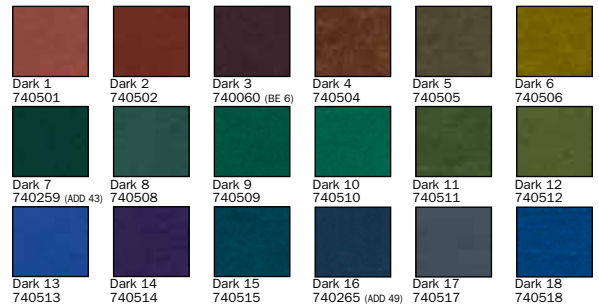

Red Values Set #740271

Red Earth Values Set #740272

Brown Earth Values 1-18 Set #740274, 19-36 Set #740283

Natural Earth Values Set #740346

Orange Values Set #740289

Unison Soft Pastels Color Chart

402 COLORS AVAILABLE

Yellow Gold Values Set #740273

Yellow Green Earth Values Set #740278

Green Values 1-19 Set #740275, 19-36 Set #740276

Blue Green Earth Values Set #740277

Turquoise Values found in the Southwest Set #740326

Blue Green Values Set #740280

Blue Violet Values Set #740279

Grey Values 1-18 Set #740281, 19-36 Set #740282

Special Collection Set #740540

Portrait Colors found in Set #740293

Additional Values 1-18 #740300, 19-36 #740301, 37-54 #740302

Dark Values Set #740321

Light Values Set #740342

This color chart has been reproduced using modern printing methods. While every effort has been made to represent the original colors, it is not possible to exactly match the pigments due to the nature of printing.