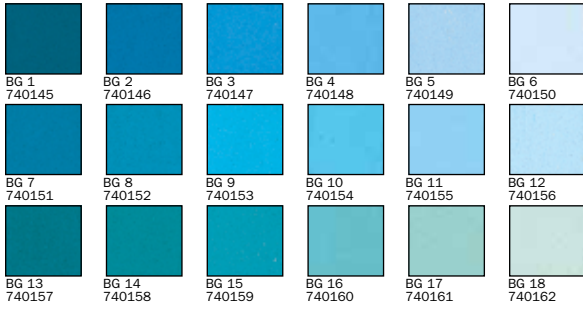

Red Values Set #740271

Red Earth Values Set #740272

Brown Earth Values 1-18 Set #740274, 19-36 Set #740283

Natural Earth Values Set #740346

Orange Values Set #740289

Unison Soft Pastels Color Chart

402 COLORS AVAILABLE

Yellow Gold Values Set #740273

Yellow Green Earth Values Set #740278

Green Values 1-19 Set #740275, 19-36 Set #740276

Blue Green Earth Values Set #740277

Turquoise Values found in the Southwest Set #740326

Blue Green Values Set #740280

Blue Violet Values Set #740279

Grey Values 1-18 Set #740281, 19-36 Set #740282

Special Collection Set #740540

Portrait Colors found in Set #740293

Additional Values 1-18 #740300, 19-36 #740301, 37-54 #740302

Dark Values Set #740321

Light Values Set #740342

This color chart has been reproduced using modern printing methods. While every effort has been made to represent the original colors, it is not possible to exactly match the pigments due to the nature of printing.