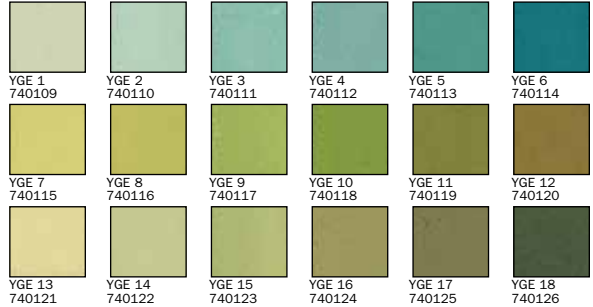

Red Values Set #740271

Red Earth Values Set #740272

Brown Earth Values 1-18 Set #740274, 19-36 Set #740283

Natural Earth Values Set #740346

Orange Values Set #740289

Unison Soft Pastels Color Chart

402 COLORS AVAILABLE

Yellow Gold Values Set #740273

Yellow Green Earth Values Set #740278

Green Values 1-19 Set #740275, 19-36 Set #740276

Blue Green Earth Values Set #740277

Turquoise Values found in the Southwest Set #740326

Blue Green Values Set #740280

Blue Violet Values Set #740279

Grey Values 1-18 Set #740281, 19-36 Set #740282

Special Collection Set #740540

Portrait Colors found in Set #740293

Additional Values 1-18 #740300, 19-36 #740301, 37-54 #740302

Dark Values Set #740321

Light Values Set #740342

This color chart has been reproduced using modern printing methods. While every effort has been made to represent the original colors, it is not possible to exactly match the pigments due to the nature of printing.