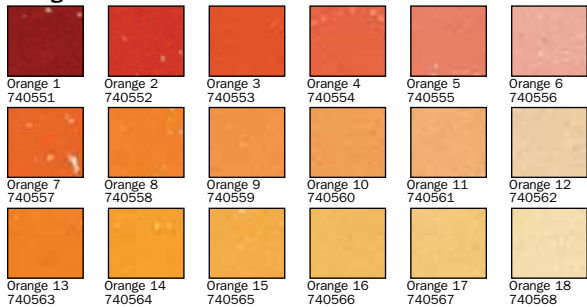

Red Values Set #740271

Red Earth Values Set #740272

Brown Earth Values 1-18 Set #740274, 19-36 Set #740283

Natural Earth Values Set #740346

Orange Values Set #740289

Unison Soft Pastels Color Chart

402 COLORS AVAILABLE

Yellow Gold Values Set #740273

Yellow Green Earth Values Set #740278

Green Values 1-19 Set #740275, 19-36 Set #740276

Blue Green Earth Values Set #740277

Turquoise Values found in the Southwest Set #740326

Blue Green Values Set #740280

Blue Violet Values Set #740279

Grey Values 1-18 Set #740281, 19-36 Set #740282

Special Collection Set #740540

Portrait Colors found in Set #740293

Additional Values 1-18 #740300, 19-36 #740301, 37-54 #740302

Dark Values Set #740321

Light Values Set #740342

This color chart has been reproduced using modern printing methods. While every effort has been made to represent the original colors, it is not possible to exactly match the pigments due to the nature of printing.