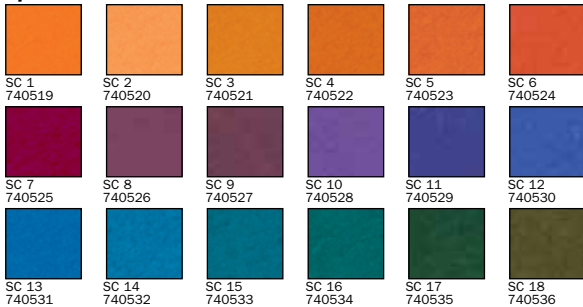

Red Values Set #740271

Red Earth Values Set #740272

Brown Earth Values 1-18 Set #740274, 19-36 Set #740283

Natural Earth Values Set #740346

Orange Values Set #740289

Unison Soft Pastels Color Chart

402 COLORS AVAILABLE

Yellow Gold Values Set #740273

Yellow Green Earth Values Set #740278

Green Values 1-19 Set #740275, 19-36 Set #740276

Blue Green Earth Values Set #740277

Turquoise Values found in the Southwest Set #740326

Blue Green Values Set #740280

Blue Violet Values Set #740279

Grey Values 1-18 Set #740281, 19-36 Set #740282

Special Collection Set #740540

Portrait Colors found in Set #740293

Additional Values 1-18 #740300, 19-36 #740301, 37-54 #740302

Dark Values Set #740321

Light Values Set #740342

This color chart has been reproduced using modern printing methods. While every effort has been made to represent the original colors, it is not possible to exactly match the pigments due to the nature of printing.