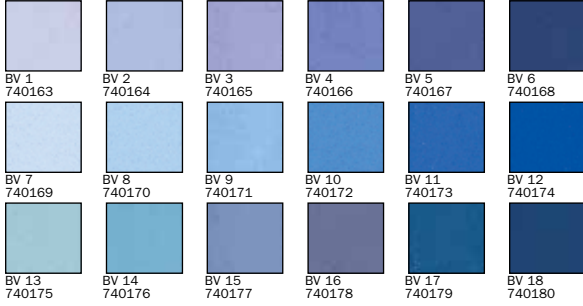

Red Values Set #740271

Red Earth Values Set #740272

Brown Earth Values 1-18 Set #740274, 19-36 Set #740283

Natural Earth Values Set #740346

Orange Values Set #740289

Unison Soft Pastels Color Chart

402 COLORS AVAILABLE

Yellow Gold Values Set #740273

Yellow Green Earth Values Set #740278

Green Values 1-19 Set #740275, 19-36 Set #740276

Blue Green Earth Values Set #740277

Turquoise Values found in the Southwest Set #740326

Blue Green Values Set #740280

Blue Violet Values Set #740279

Grey Values 1-18 Set #740281, 19-36 Set #740282

Special Collection Set #740540

Portrait Colors found in Set #740293

Additional Values 1-18 #740300, 19-36 #740301, 37-54 #740302

Dark Values Set #740321

Light Values Set #740342

This color chart has been reproduced using modern printing methods. While every effort has been made to represent the original colors, it is not possible to exactly match the pigments due to the nature of printing.