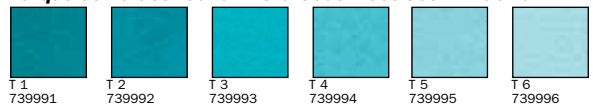

Yellow Gold Values Set #740273

Yellow Green Earth Values Set #740278

Green Values 1-19 Set #740275, 19-36 Set #740276

Blue Green Earth Values Set #740277

Turquoise Values found in the Southwest Set #740326

Blue Green Values Set #740280

Blue Violet Values Set #740279

Grey Values 1-18 Set #740281, 19-36 Set #740282

Special Collection Set #740540

Portrait Colors found in Set #740293

Additional Values 1-18 #740300, 19-36 #740301, 37-54 #740302