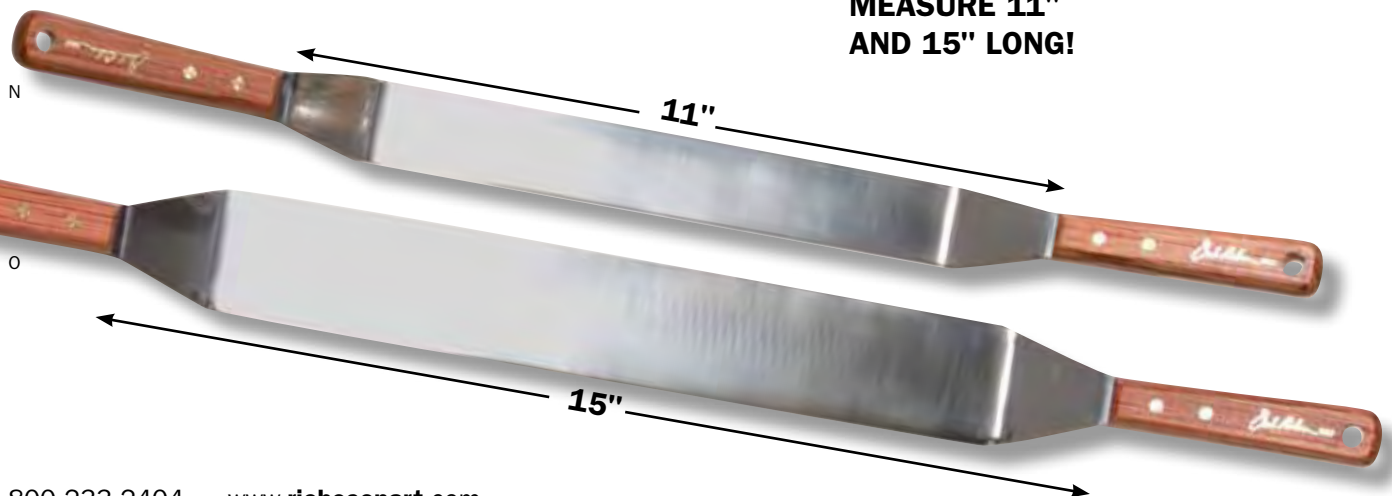

Painting & Palette Knives

Signature Steel Knives

- Perfect for murals and theater work
- Finest Italian made
- Finely finished wood handles
- Sturdy tempered steel

	NUMBER	DESCRIPTION	BLADE LENGTH
	A.	800900 Medium	7-1/4"
	B.	800901 Medium	5"
	C.	800902 Medium	4-5/8"
	D.	800903 Medium	4-5/8"
	E.	800904 Medium	6"
	F.	800905 Medium	6"
	G.	800950 Large	9"
	H.	800951 Large	8-5/8"
	I.	800952 Large	8"
	J.	800953 Large	8-5/8"
	K.	800954 Large	8-5/8"
	L.	800955 Large	8-5/8"
	M.	800990 XL Blade	11-1/2"
	N.	800998 11" Double Ended Trowel	
	O.	800999 15" Double Ended Trowel	

**THESE TROWELS
MEASURE 11"
AND 15" LONG!**

Professional Quality Stainless Steel!

Stainless Steel Painting & Palette Knives

These hand-forged knives have a polished olive wood handle. Great for acrylics because it absolutely will not rust. The size and shape of the blade will result in great differences in spring and control.