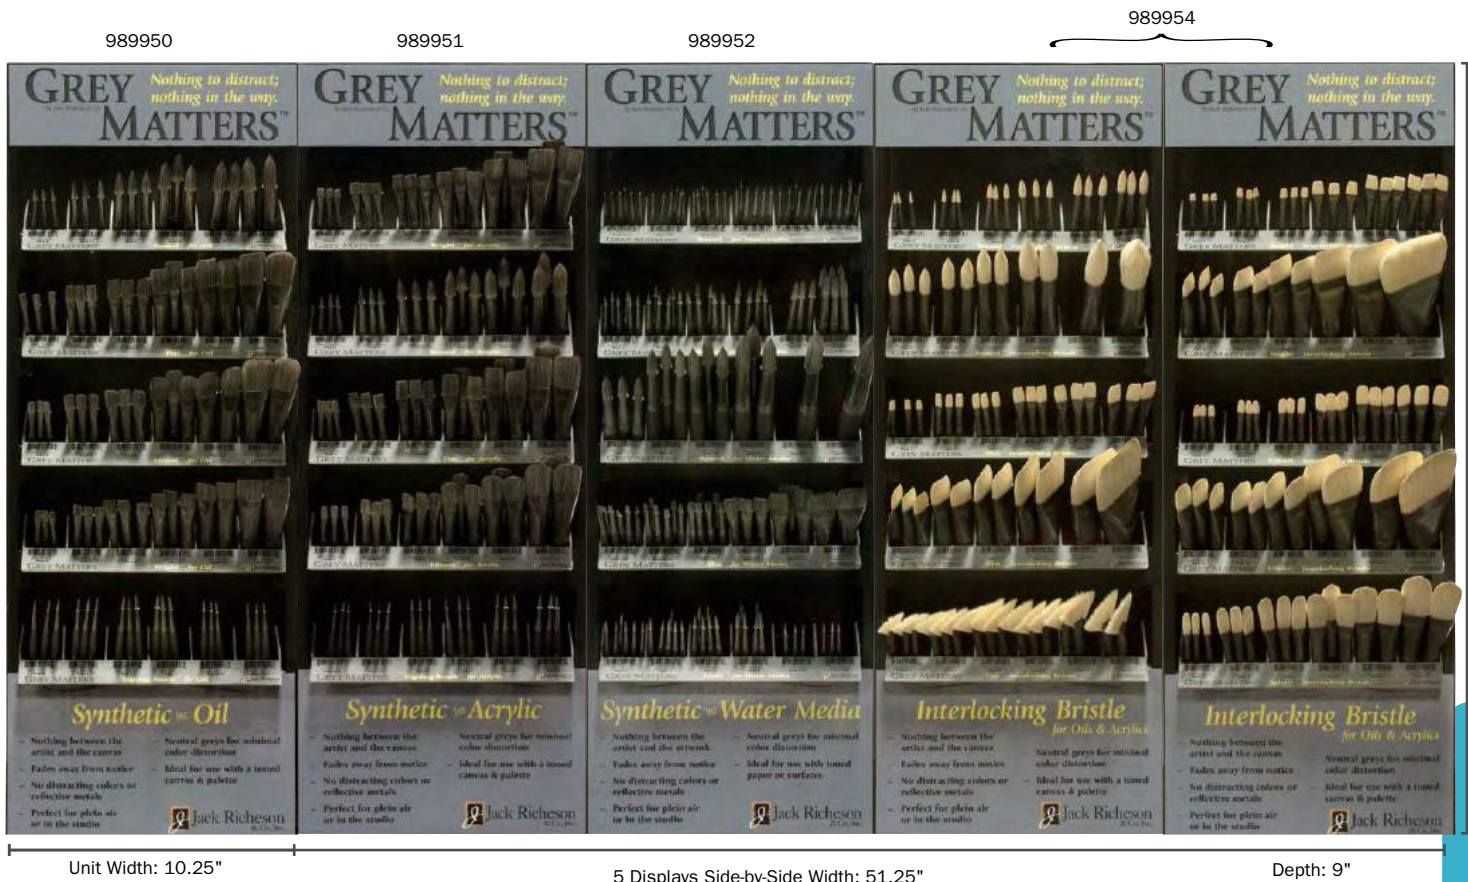

NUMBER	SIZE
983344	2/0
983300	0
983301	1
983302	2
983304	4

9833 Liners Series Size Chart

GREY MATTERS BRUSH SETS & ASSORTMENTS

Height: 27.5"

BRUSHES

Grey Matters Assortment Displays

The Grey Matters displays are an attractive, consumer-friendly way to display all that the Grey Matters line has to offer. Available in a variety of assortments, you can mix and match your unit selection to meet your specific needs. Call for assortment contents.