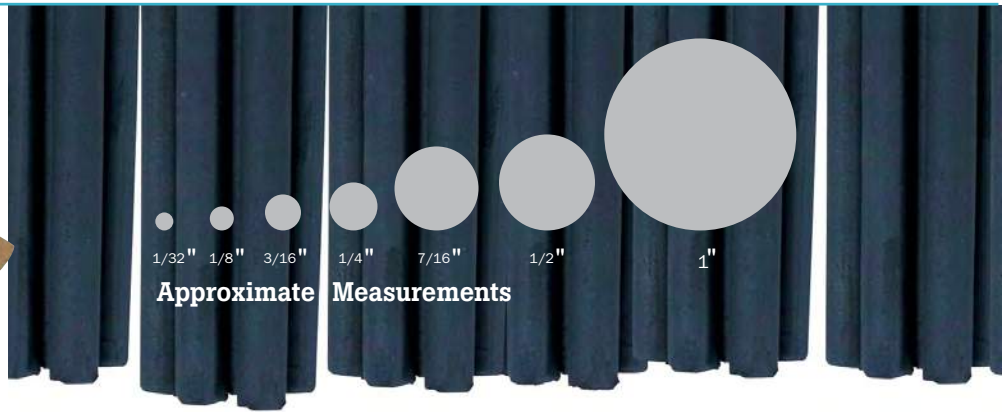

Approximate Measurements
1/32" 1/8" 3/16" 1/4" 7/16" 1/2" 1"