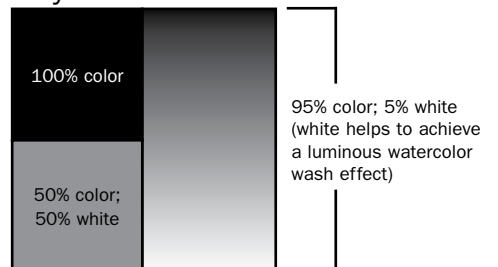

Richeson Casein Artist Colors

The Shiva Series

Shiva® Casein Colors – 32 colors available in open stock and sets

Key:

Lightfastness:

Excellent I Very Good II Fair III

Casein 1.25oz.

120500 Titanium White
 120501 Ivory Black
 120502 Half Tone Black
 120503 Payne's Grey
 120504 Light Red
 120505 Alizarin Crimson
 120506 Venetian Red
 120507 Rose Red
 120508 Cadmium Red Deep
 120509 Cadmium Red Pale
 120510 Cadmium Red Scarlet

120511 Shiva Rose
 120512 Yellow Ochre
 120513 Cadmium Yellow Light
 120514 Cadmium Yellow Medium
 120515 Naples Yellow
 120516 Cadmium Orange
 120517 Cerulean Blue
 120518 Cobalt Blue
 120519 Ultramarine Blue
 120520 Shiva Blue (Phthalo)
 120521 Permasol Blue
 120522 Shiva Violet