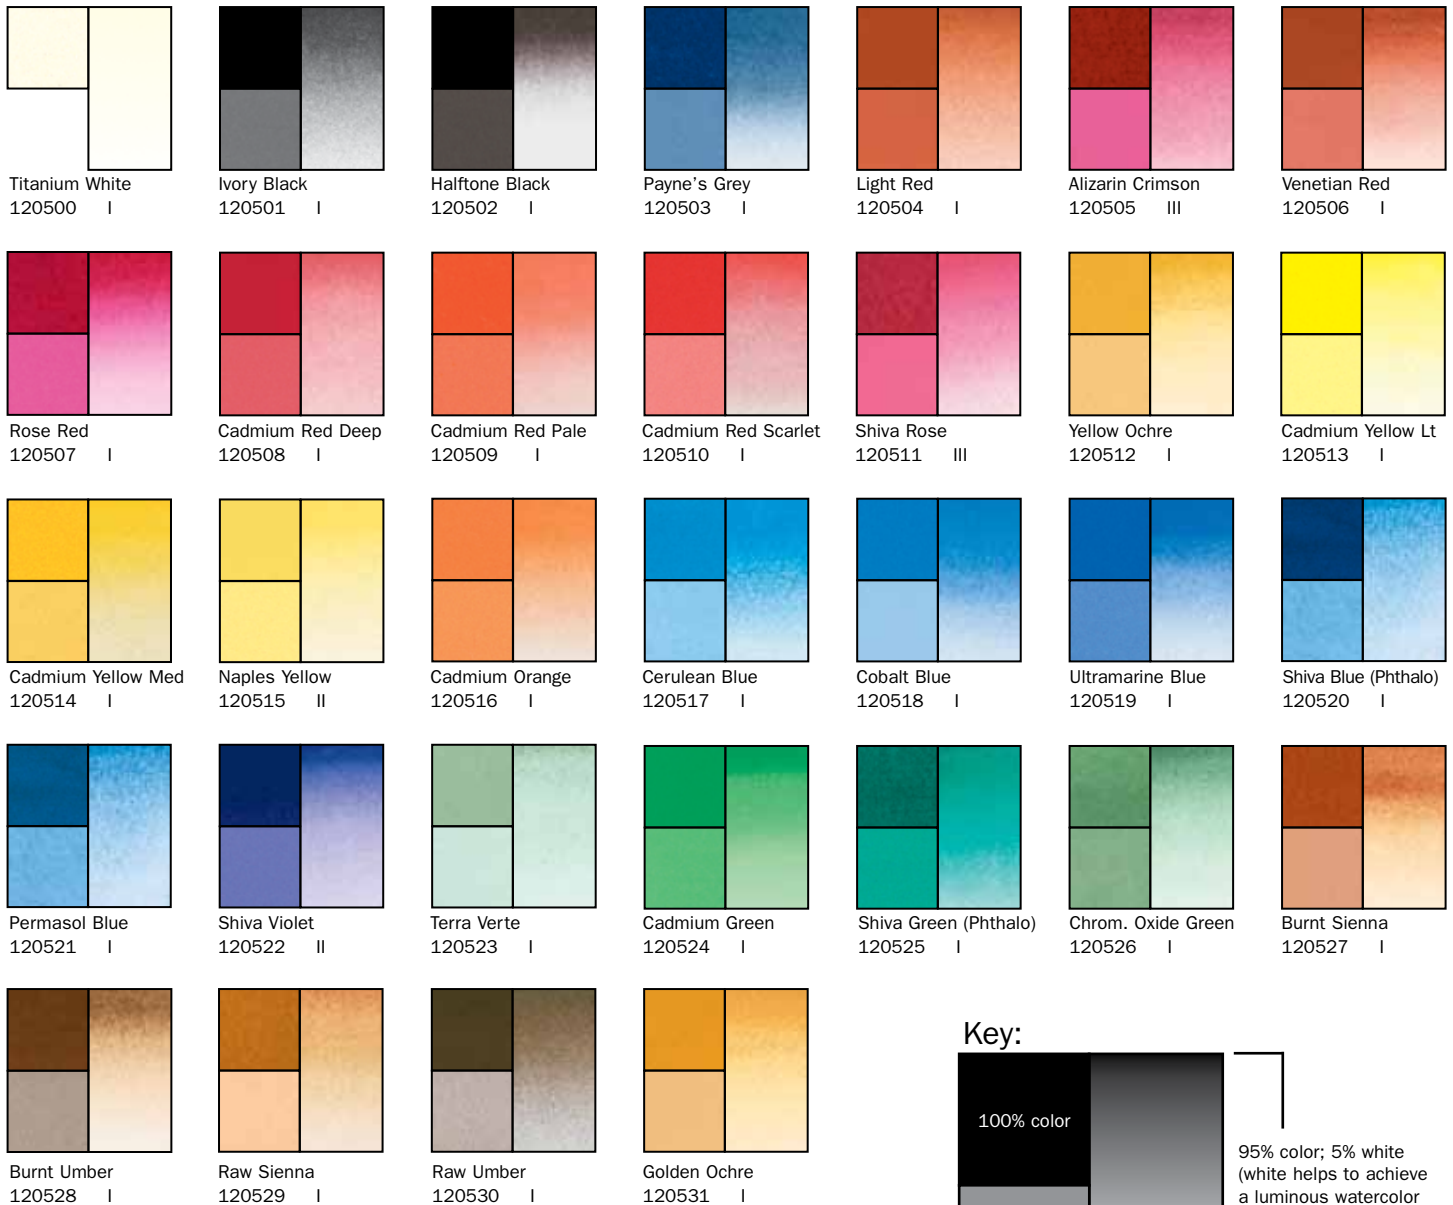

Richeson Casein Artist Colors

The Shiva Series

Shiva® Casein Colors – 32 colors available in open stock and sets

Key:

Lightfastness:

Excellent I Very Good II Fair III

Casein 1.25oz.

120500 Titanium White
 120501 Ivory Black
 120502 Half Tone Black
 120503 Payne's Grey
 120504 Light Red
 120505 Alizarin Crimson
 120506 Venetian Red
 120507 Rose Red
 120508 Cadmium Red Deep
 120509 Cadmium Red Pale
 120510 Cadmium Red Scarlet

120511 Shiva Rose
 120512 Yellow Ochre
 120513 Cadmium Yellow Light
 120514 Cadmium Yellow Medium
 120515 Naples Yellow
 120516 Cadmium Orange
 120517 Cerulean Blue
 120518 Cobalt Blue
 120519 Ultramarine Blue
 120520 Shiva Blue (Phthalo)
 120521 Permasol Blue
 120522 Shiva Violet

120523 Terra Verte
 120524 Cadmium Green
 120525 Shiva Green (Phthalo)
 120526 Chromium Oxide Green
 120527 Burnt Sienna
 120528 Burnt Umber
 120529 Raw Sienna
 120530 Raw Umber
 120531 Golden Ochre

Casein 5oz.
 120532 Titanium White