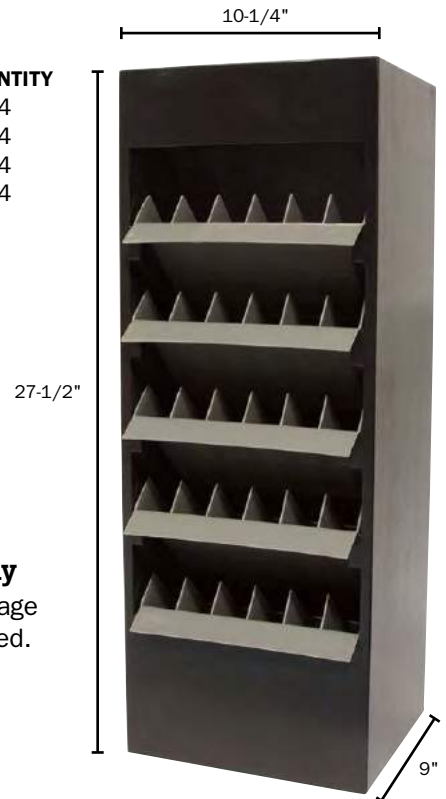

BRUSH ASSORTMENTS & RACKS

"Signature" Bristle Assortment

Brushes found on pages 28-29.

NUMBER 995036

The assortment includes:

Filberts 9626

SIZES	QUANTITY
6	6
8	6
10	6
12	3

Brights 9627

SIZES	QUANTITY
2	6
6	6
8	6
10	6

Rounds 9617

SIZES	QUANTITY
6	6
8	6
10	6
12	3

Flats 9628

SIZES	QUANTITY
2	6
6	6
8	6
10	6

Fans 9640

SIZES	QUANTITY
2	3
4	3
6	3
8	3

Egberts 9629

SIZES	QUANTITY
6	3
8	3
10	3
12	3

Chelveston Bristle Assortment

Brushes found on pages 30-31.

NUMBER 995035

The assortment includes:

Filberts 9026

SIZES	QUANTITY
6	6
8	6
10	3
12	3

Brights 9027

SIZES	QUANTITY
6	6
8	6
10	3
12	3

Rounds 9017

SIZES	QUANTITY
6	6
8	6
10	3
12	3

Flats 9028

SIZES	QUANTITY
6	3
8	3
10	3
12	3

Fans 9240

SIZES	QUANTITY
2	3
4	3
6	3
8	3

Egberts 9029

SIZES	QUANTITY
2	3
4	3
6	3
8	3

Synthetic Oil & Acrylic Assortment

Brushes found on pages 40 and 42.

NUMBER 995034

The assortment includes:

Brights 9166

SIZES	QUANTITY
6	4
8	4
10	4
12	4

Rounds 9167

SIZES	QUANTITY
2	4
4	4
6	4
8	4

Rounds 9118

SIZES	QUANTITY
6	4
8	4
10	4
12	4
16	4
20	4

Filberts 9165

SIZES	QUANTITY
10	4
12	4
16	4
20	4

Brights 9164

SIZES	QUANTITY
10	4
12	4
16	4
20	4

Sash Brush Assortment

Brushes on page 35.

NUMBER 995033

The assortment includes:

Domes 9049

SIZES	QUANTITY
2/0	12
2	12
3	12
4	12
5	12
6	12

Pointed 9149

SIZES	QUANTITY
2/0	12
2	12
3	12
4	12
5	12
6	12

Empty Brush Display Rack Labels and signage must be custom ordered.
NUMBER 886046