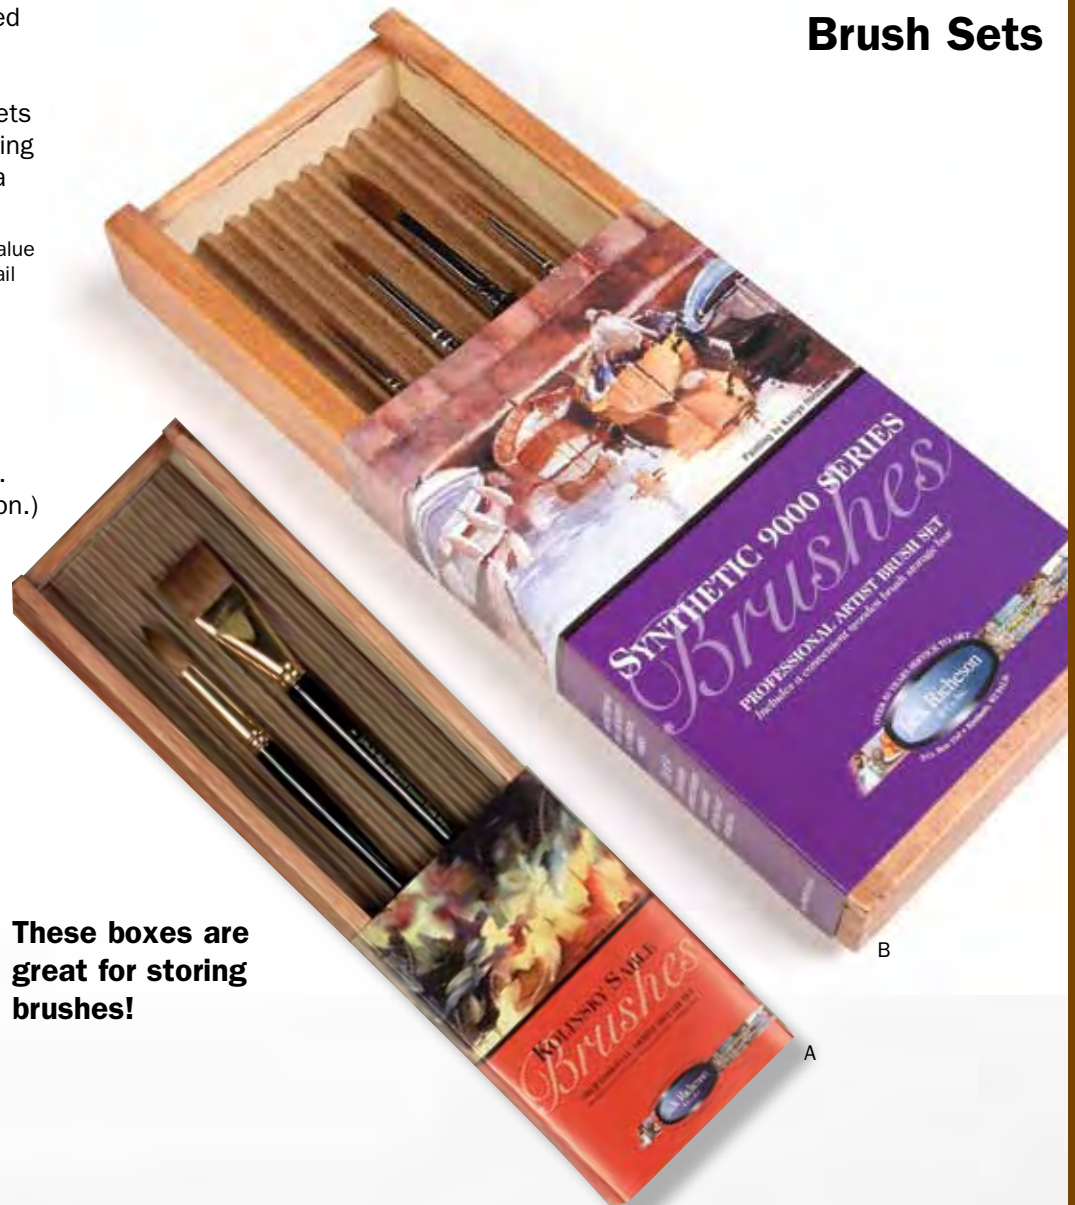

Wooden Boxed Brush Sets

Some of our favorite artists agreed to put their work on the brushes they enjoy using. The attention-getting packaging makes these sets great for gift-giving or for just storing brushes. All brush sets come in a slide top wooden box.

*Brush sizes and shapes may vary, but value will always meet or exceed the stated retail value.

A. **Finest Sable Watercolor Set of 2**

Contains size 14 of series 6228 and size 1" of series 6229. (See page 10 for brush information.)

NUMBER 994052

B. **Synthetic 9000 Watercolor Rounds Set of 4**

Contains sizes 0, 3, 6 and 10 of series 9000. (See page 16 for brush information.)

NUMBER 994055

**These boxes are
great for storing
brushes!**